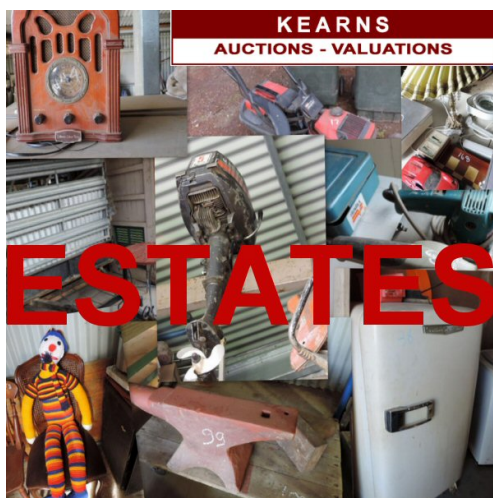

auctionblue.com.au™

7 Palmer Ave   Kilburn SA
www.auctionblue.com.au   - Ph 0883517373
ABN: 26055050210

Estates (In the matter of D16844 & D17182)

Sunday, July 08, 2018

Commencing at 12:00 PM (UTC+09:30)

A 16.5% Buyers Premium applies to all purchases.

All bids are inclusive of GST.

Collection:

Day of auction til 3:00

Monday from 9am to 5pm

Payment: (In our auction rooms:)

Cash, EFTPOS & Bank Transfer (Cheque only to pre-approved customers), Visa & MasterCard (a Merchant Service Fee: 1.5% of the transaction value applies), Amex & Diners (a Merchant Service Fee: 3.3% of the transaction value applies)

(Online and On-Site: Visa & MasterCard (a Merchant Service Fee: 2.2% of the transaction value applies) + a Transaction fee of $0.25 per transaction, successful or failed.)

*** Any Goods not collected within the specified collection times will be removed from the sales room and their safety cannot be guaranteed.

If you have any goods you would like to include in one of our future auctions please call us on (08) 8351 7373.